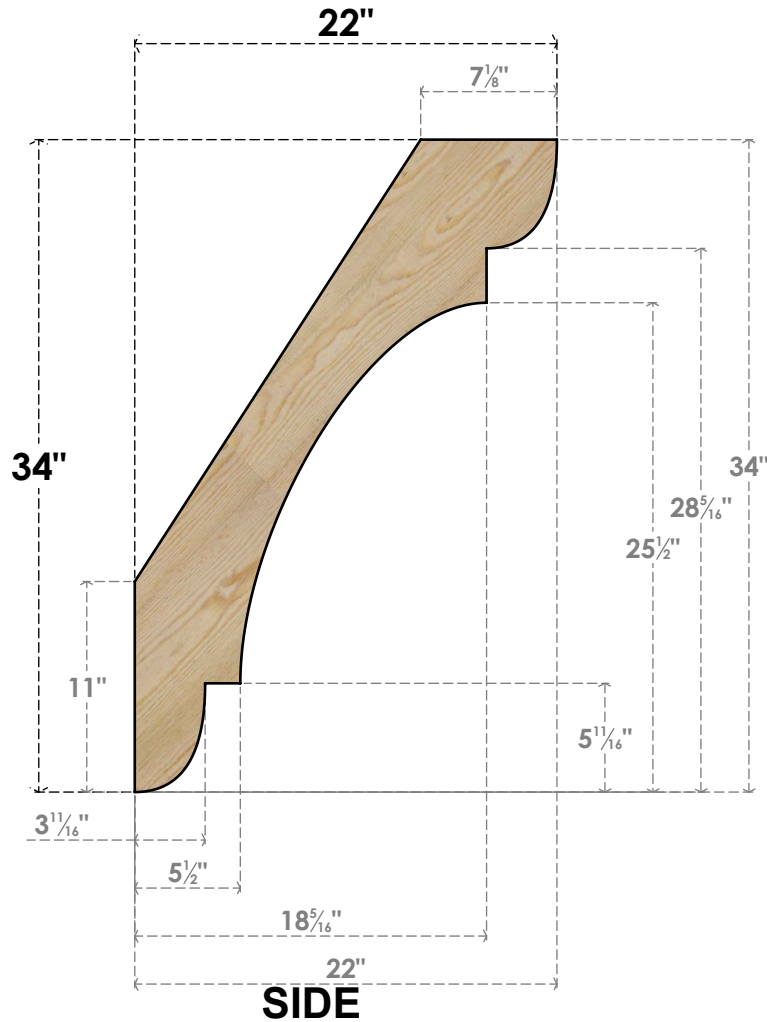

BRC06X22X34OLY00RDF

6"W X 22"D X 34"H OLYMPIC ROUGH SAWN BRACE, DOUGLAS FIR

EKENA MILLWORK
 2300 WEST MAIN ST.
 CLARKSVILLE, TX 75426
 TOLL FREE: 866-607-0453
 WWW.EKENAMILLWORK.COM

NOTES

1. INSTALLATION TO BE COMPLETED IN ACCORDANCE WITH MANUFACTURER'S SPECIFICATIONS.
2. DRAWING MAY NOT BE TO SCALE
3. THIS DRAWING IS INTENDED FOR DESIGN AND PLANNING PURPOSES ONLY.
4. ALL INFORMATION CONTAINED HEREIN WAS CURRENT AT THE TIME OF DEVELOPMENT BUT MUST BE REVIEWED AND APPROVED BY THE PRODUCT MANUFACTURER TO BE CONSIDERED ACCURATE.
5. PRODUCTS ARE NOT KILN DRIED. THIS ITEM IS UNIQUE AND WILL CONTAIN THE NATURAL VARIATIONS THAT THE WOOD SPECIES OFFERS. THIS MAY RESULT IN VARIATIONS UP TO 1/4"