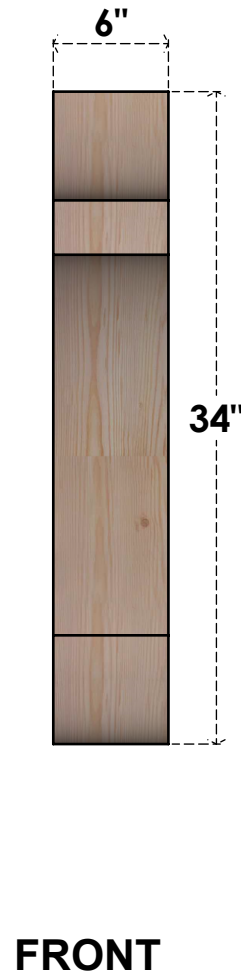

BRC06X22X34OLY00RDF

6"W X 22"D X 34"H OLYMPIC ROUGH SAWN BRACE, DOUGLAS FIR

EKENA MILLWORK
 2300 WEST MAIN ST.
 CLARKSVILLE, TX 75426
 TOLL FREE: 866-607-0453
 WWW.EKENAMILLWORK.COM

NOTES

1. INSTALLATION TO BE COMPLETED IN ACCORDANCE WITH MANUFACTURER'S SPECIFICATIONS.
2. DRAWING MAY NOT BE TO SCALE
3. THIS DRAWING IS INTENDED FOR DESIGN AND PLANNING PURPOSES ONLY.
4. ALL INFORMATION CONTAINED HEREIN WAS CURRENT AT THE TIME OF DEVELOPMENT BUT MUST BE REVIEWED AND APPROVED BY THE PRODUCT MANUFACTURER TO BE CONSIDERED ACCURATE.
5. PRODUCTS ARE NOT KILN DRIED. THIS ITEM IS UNIQUE AND WILL CONTAIN THE NATURAL VARIATIONS THAT THE WOOD SPECIES OFFERS. THIS MAY RESULT IN VARIATIONS UP TO 1/4"